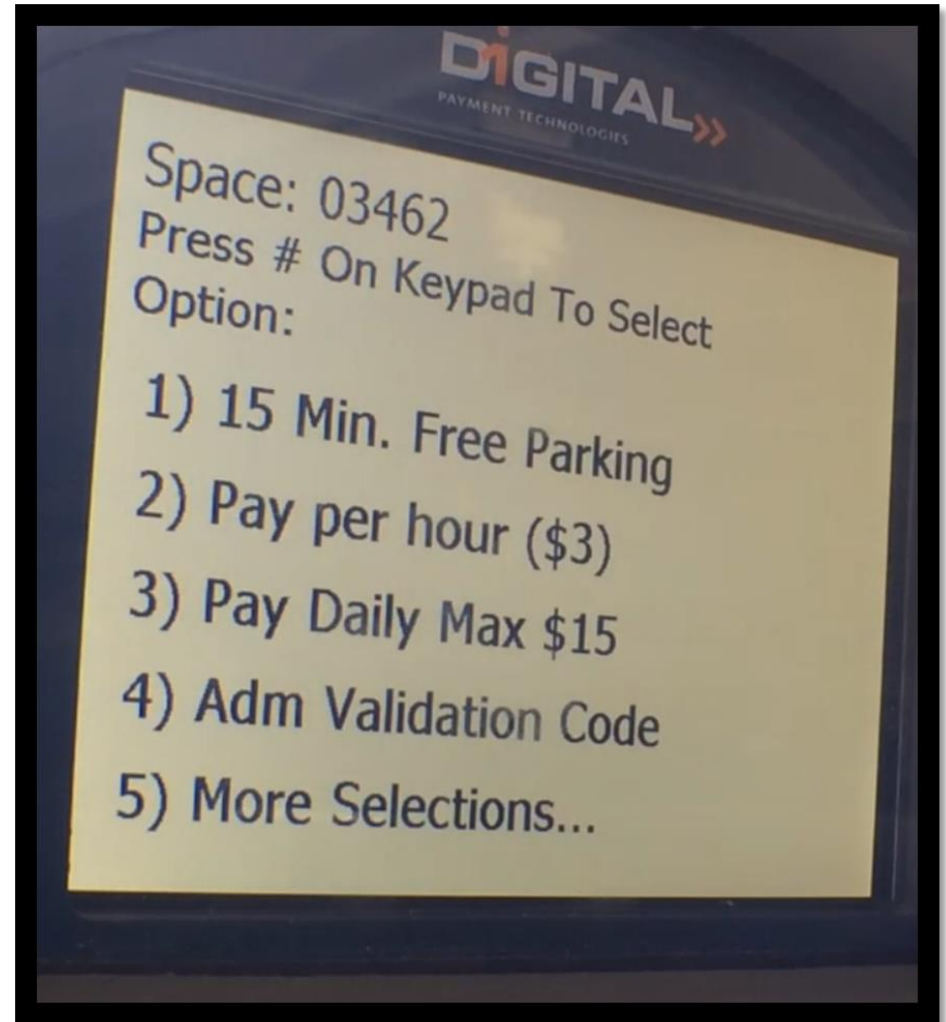

Remember Your Space Number

Follow the Signs to the Pay Station

Type in Your Space

Select 1 for a New Transaction

Select 3 for Pay Daily Max
(\$15 for Friday/ \$5 Saturday)

Take Receipt and Have a Great Day