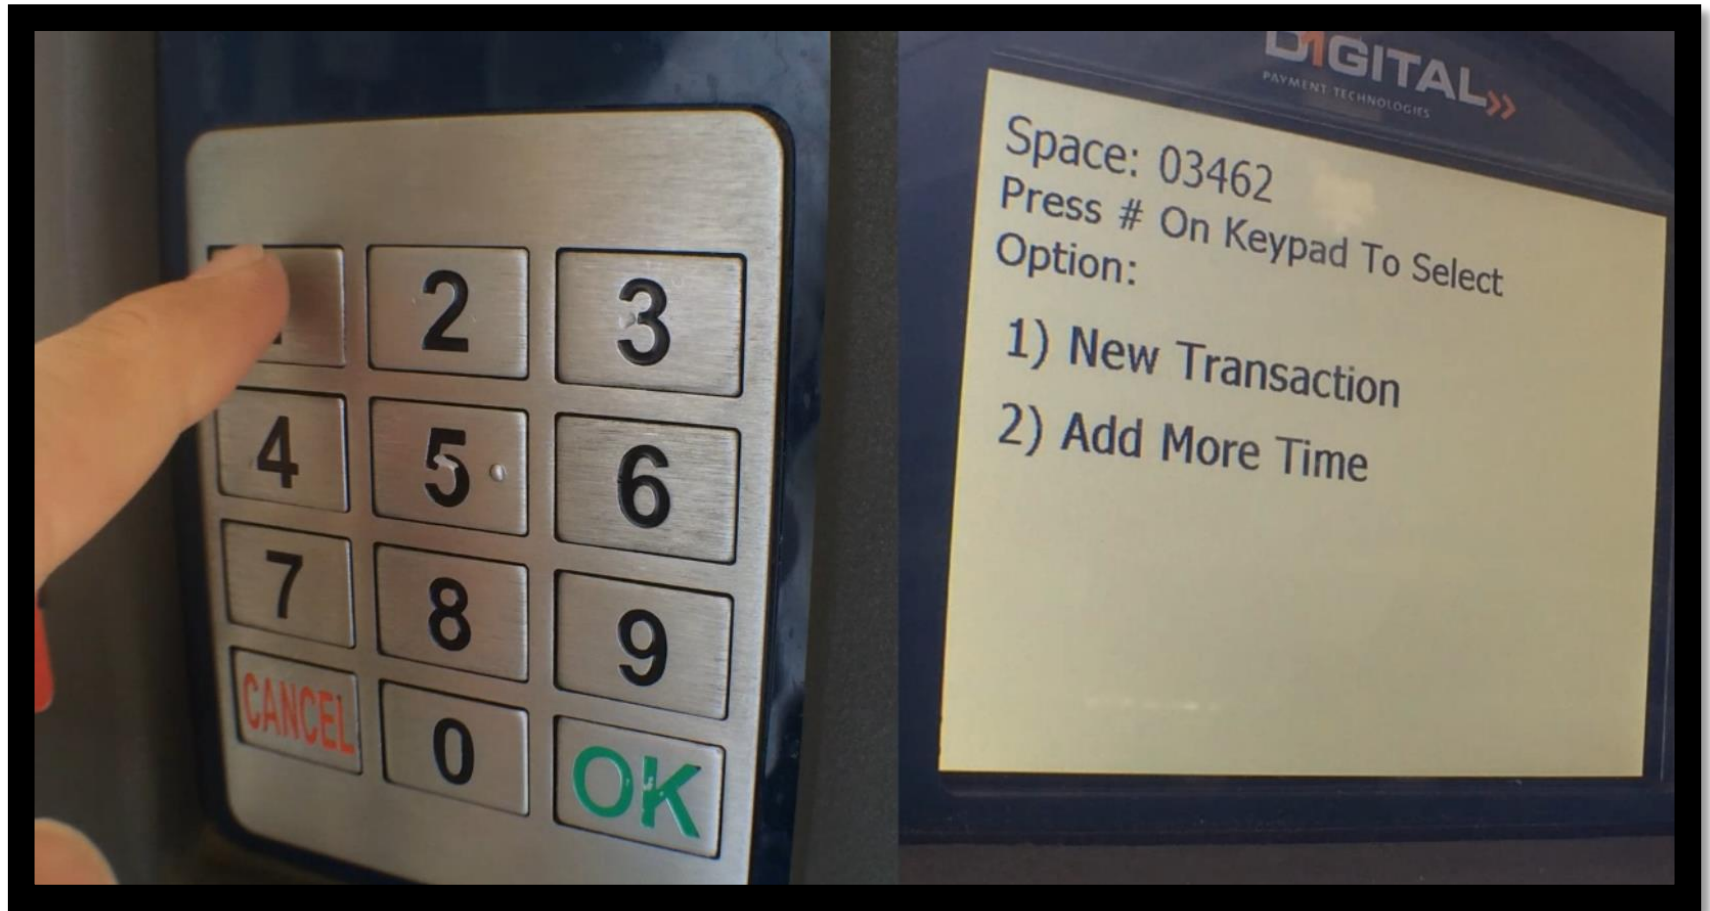

Remember Your Space Number

Follow the Signs to the Pay Station

Type in Your Space

Select 1 for a New Transaction

Select 3 for Pay Daily Max
(\$15 for Friday/ \$5 Saturday)

Take Receipt and Have a Great Day