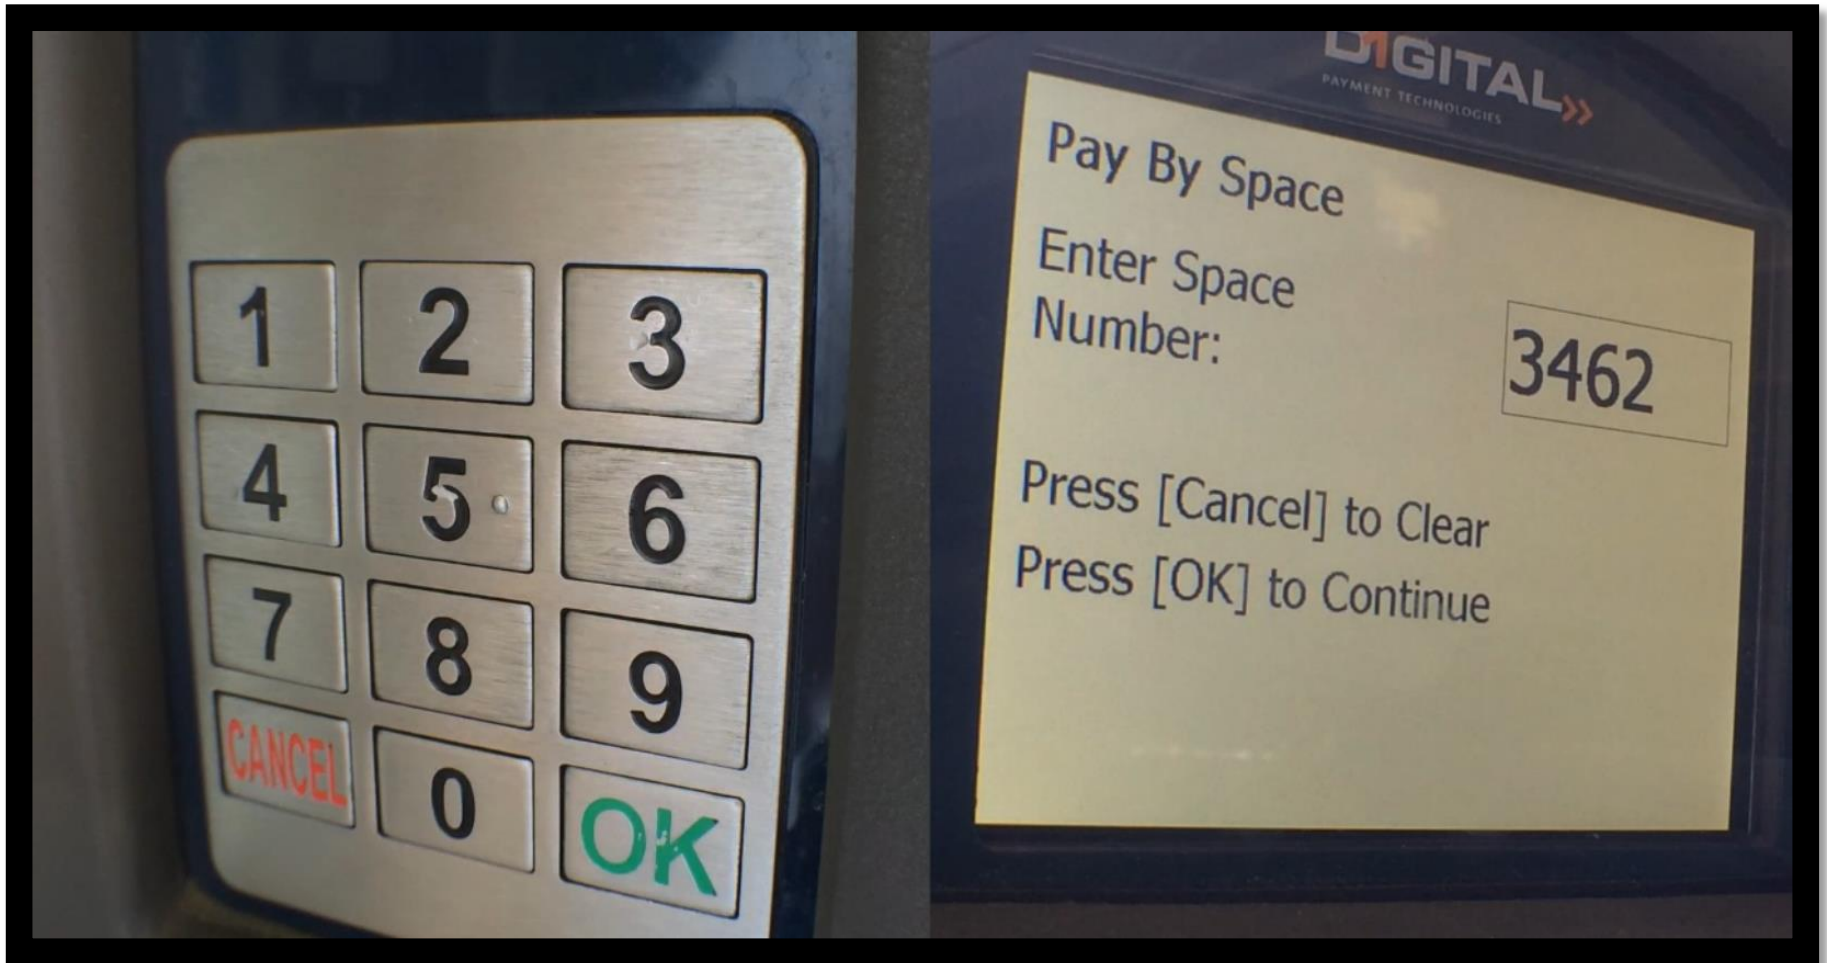

Remember Your Space Number

Follow the Signs to the Pay Station

Type in Your Space

Select 1 for a New Transaction

Select 3 for Pay Daily Max
(\$15 for Friday/ \$5 Saturday)

Take Receipt and Have a Great Day